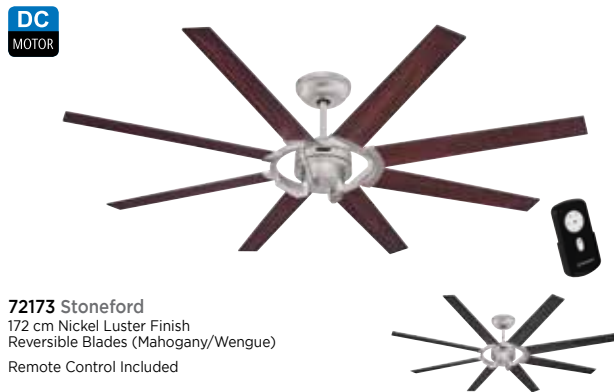

72173 Stoneford
172 cm Nickel Luster Finish
Reversible Blades (Mahogany/Wengue)
Remote Control Included