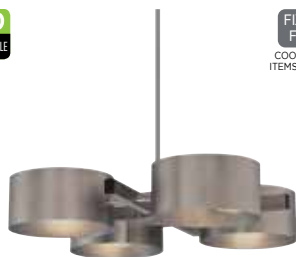

63687 Zaro
4 Light Chandelier
Dark Pewter Finish
Height: 11 cm Square: 57 cm
Use (4) E27 Base Lamps, 60 Watt Maximum (not included)
Includes (2) 24 cm and (2) 12 cm long rods