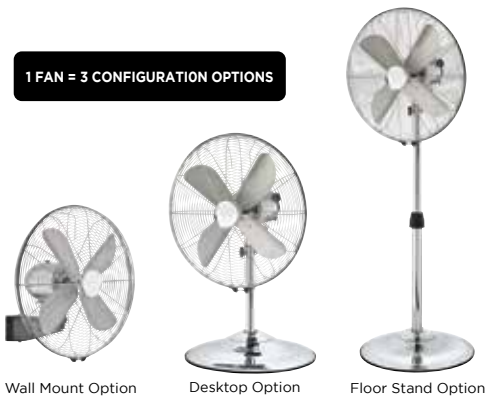

72421 Silver Stream
3-in-1 Portable Fan Chrome Finish
Metal Housing, Grill and Stand
Steel Blades
Oscillation Angle less than 90° (On/Off)
Basket/Blade Diameter: 45/40
Cord Length: 200 cm
Height: 115 cm
Width: 45 cm
Manual Control
3 Speeds