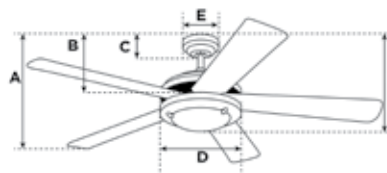

- A. Ceiling to bottom of blade
- B. Ceiling to bottom of switch housing
- C. Ceiling to bottom of canopy
- D. Width of motor housing
- E. Width of canopy
- F. Ceiling to bottom of light kit

Item No.	Page No.	Watts (High/ Med/Low)	RPM (High/ Med/Low)	Amp (High/ Med/Low)	Mount Type	Slope Angle	Can extension rods be used?	Net Weight (kg)	A	B	C	D	E	F
72422	42	55 / 47 / 45	230 / 160 / 130	0,24 / 0,23 / 0,22	Down Rod Only**	18°	No	5,3	41,5	51,5	6,2	19,9	13	N/A
72423	42	55 / 47 / 45	230 / 160 / 130	0,24 / 0,23 / 0,22	Down Rod Only**	18°	No	5,3	41,5	51,5	6,2	19,9	13	N/A
72424	40	39 / 26 / 24	243 / 180 / 126	0,23 / 0,13 / 0,10	Dual Mount System***	18°	Yes	5,5	25	N/A	6,2	17	13	38
72485	32	58 / 42 / 33	165 / 125 / 74	0,27 / 0,18 / 0,17	Dual Mount System***	18°	Yes	7,4	31	27	6	29	15	38
72501	41	50 / 36 / 11	240 / 208 / 110	0,26 / 0,19 / 0,11	Down Rod Only**	18°	Yes	5,7	44	39,4	6,2	19,8	13	49
72557	31	56 / 31 / 14	175 / 131 / 83	0,27 / 0,20 / 0,14	Down Rod Only**	N/A	Yes	7,6	29	N/A	6,2	26	13	36
72559	27	55 / 27 / 8	170 / 120 / 60	0,24 / 0,18 / 0,10	Dual Mount System***	18°	No	9,4	27	33	6	28	13	42
72564	31	56 / 31 / 14	175 / 131 / 83	0,24 / 0,20 / 0,14	Down Rod Only**	N/A	Yes	7,6	29	N/A	6,2	26	13	36
73001	34	48 / 21 / 6	235 / 208 / 179	0,21 / 0,15 / 0,12	Down Rod Only**	N/A	Yes	8,5	32	50	5,8	25	15	50
73038	29	49 / 28 / 10	175 / 132 / 74	0,20 / 0,16 / 0,09	Down Rod Only**	N/A	Yes	5,8	29	36,6	5,4	19,5	15	36,6
73039	29	49 / 28 / 10	175 / 132 / 74	0,20 / 0,16 / 0,09	Down Rod Only**	N/A	Yes	5,8	29	36,6	5,4	19,5	15	36,6
73040	33	44 / 22 / 11	228 / 166 / 115	0,17 / 0,13 / 0,09	Down Rod Only**	18°	Yes	6,7	33	40,5	5,7	24	13	44,5
73041	33	44 / 22 / 11	228 / 166 / 115	0,17 / 0,13 / 0,09	Down Rod Only**	18°	Yes	6,7	33	40,5	5,7	24	13	44,5
73042	36	39 / 18 / 9	235 / 167 / 111	0,17 / 0,12 / 0,08	Down Rod Only**	18°	Yes	4,9	24	31	6,5	17,5	13	36,5
73043	34	48 / 22 / 7	228 / 175 / 110	0,21 / 0,15 / 0,12	Down Rod Only**	N/A	Yes	8,5	32	45	5,8	25	15	50,5
73058	35	47 / 34 / 30	218 / 158 / 110	0,21 / 0,15 / 0,14	Down Rod Only**	18°	Yes	5,5	18	28	6,4	17	13	30
73060	36	43 / 28 / 13	241 / 192 / 121	0,21 / 0,18 / 0,14	Down Rod Only**	N/A	Yes	5,6	28	22	6,3	20	13	36
73061	37	43 / 30 / 28	220 / 160 / 116	0,20 / 0,14 / 0,13	Dual Mount System***	18°	Yes	4,7	27	N/A	6,2	17	13	40
78017	31	58 / 40 / 33	170 / 130 / 80	0,27 / 0,18 / 0,17	Dual Mount System***	18°	Yes	7,7	29	N/A	6,2	29	13	37
78158	40	50 / 37 / 26	250 / 190 / 140	0,24 / 0,17 / 0,12	Dual Mount System***	18°	Yes	5,3	26	29	6,2	17	13	38
78171	32	59 / 46 / 40	175 / 130 / 80	0,25 / 0,21 / 0,21	Dual Mount System***	18°	Yes	6,5	29	38	6,2	28	13	43
78182	31	58 / 40 / 33	170 / 130 / 80	0,27 / 0,18 / 0,17	Dual Mount System***	18°	Yes	7,7	29	N/A	6,2	29	13	37
78199	37	45 / 32 / 23	210 / 145 / 100	0,20 / 0,13 / 0,13	Dual Mount System***	18°	Yes	4,7	29	31	6,2	17	13	43
78261	35	49 / 36 / 32	218 / 170 / 121	0,28 / 0,16 / 0,16	Down Rod Only**	18°	Yes	4,3	22,5	29	6,2	17	13	N/A
78263	41	47 / 41 / 40	268 / 218 / 162	0,22 / 0,21 / 0,19	Down Rod Only**	18°	Yes	5,5	24	36	6,2	20	13	N/A
78264	38	43 / 29 / 25	215 / 165 / 115	0,21 / 0,13 / 0,12	Dual Mount System***	18°	Yes	5,1	30	34,5	6,2	24	13	N/A
78265	37	55 / 36 / 23	230 / 170 / 110	0,24 / 0,16 / 0,11	Dual Mount System***	18°	Yes	5,5	27,5	32	6	17	13	43
78269	38	58 / 38 / 26	175 / 125 / 75	0,26 / 0,17 / 0,12	Dual Mount System***	18°	Yes	6,4	27,5	34	6	28	13	N/A
78270	30	51 / 26 / 11	220 / 170 / 90	0,21 / 0,15 / 0,10	Down Rod Only**	N/A	Yes	6,5	23,6	28	5	21	15,5	32
78274	36	42 / 30 / 27	210 / 155 / 115	0,19 / 0,13 / 0,13	Dual Mount System***	18°	Yes	4,5	29	32,5	6,2	17	13	44
78321	40	35 / 28 / 26	250 / 190 / 147	0,17 / 0,12 / 0,12	Down Rod Only**	18°	Yes	3,9	21	30	6	15	13	42
78324	37	41 / 31 / 28	216 / 160 / 110	0,20 / 0,13 / 0,13	Dual Mount System***	18°	Yes	4,7	29	32	6,2	17	13	43
78337	41	47 / 41 / 40	268 / 218 / 162	0,22 / 0,21 / 0,19	Down Rod Only**	18°	Yes	5,5	24	37	6,2	20	13	N/A
78370	32	62 / 42 / 27	180 / 130 / 80	0,27 / 0,18 / 0,12	Dual Mount System***	18°	Yes	6,3	33	32	6,2	28	13	N/A
78623	41	50 / 36 / 11	210 / 208 / 110	0,24 / 0,19 / 0,11	Down Rod Only**	18°	Yes	5,7	44	39,4	6,2	19,8	13	N/A
78673	40	50 / 37 / 26	250 / 190 / 130	0,19 / 0,12 / 0,11	Dual Mount System***	18°	Yes	6,3	26	28	6,2	17	13	38
78703	35	49 / 29 / 14	220 / 163 / 101	0,22 / 0,19 / 0,14	Down Rod Only**	N/A	Yes	5,2	22,5	29	6	17	13	37
78704	39	53 / 32 / 25	271 / 208 / 152	0,19 / 0,14 / 0,11	Dual Mount System***	18°	Yes	4,8	27	33	6,2	17	13	42
78708	36	42 / 30 / 27	210 / 155 / 115	0,19 / 0,13 / 0,13	Dual Mount System***	18°	Yes	4,5	29	32,5	6,2	17	13	44
78709	36	42 / 30 / 27	210 / 155 / 115	0,19 / 0,13 / 0,13	Dual Mount System***	18°	Yes	4,5	29	32,5	6,2	17	13	44