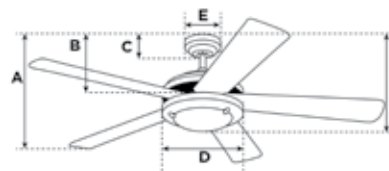

- A. Ceiling to bottom of blade
- B. Ceiling to bottom of switch housing
- C. Ceiling to bottom of canopy
- D. Width of motor housing
- E. Width of canopy
- F. Ceiling to bottom of light kit

Item No.	Page No.	Watts (High/Med/Low)	RPM (High/Med/Low)	Amp (High/Med/Low)	Mount Type	Slope Angle	Can extension rods be used?	Net Weight (kg)	A	B	C	D	E	F
72021	41	56 / 37 / 10	220 / 172 / 81	0,25 / 0,20 / 0,10	Down Rod Only**	18°	Yes	5	47,5	40	6,2	19,9	13	N/A
72054	33	52 / 31 / 15	195 / 146 / 88	0,24 / 0,19 / 0,14	Down Rod Only**	N/A	Yes	6,6	28	N/A	6,2	20	13	35
72060	41	52 / 44 / 0	1250 / 1130 / 920	0,24 / 0,22 / 0,21	Inside the suspended ceiling	N/A	No	4,5	N/A	N/A	N/A	N/A	N/A	N/A
72068	30	55 / 33 / 16	165 / 119 / 77	0,25 / 0,20 / 0,15	Down Rod Only**	N/A	Yes	7,9	29	N/A	6,2	26	13	36
72069	30	55 / 33 / 16	165 / 119 / 77	0,25 / 0,20 / 0,15	Down Rod Only**	N/A	Yes	7,9	29	N/A	6,2	26	13	36
72070	30	55 / 33 / 16	165 / 119 / 77	0,25 / 0,20 / 0,15	Down Rod Only**	N/A	Yes	7,9	29	N/A	6,2	26	13	36
72071	30	55 / 33 / 16	165 / 119 / 77	0,25 / 0,20 / 0,15	Down Rod Only**	N/A	Yes	7,9	29	N/A	6,2	26	13	36
72073	41	37 / 29 / 26	236 / 174 / 125	0,18 / 0,13 / 0,13	Hugger*	N/A	No	5,6	16,5	19	N/A	26,2	N/A	34
72076	28	58 / 40 / 32	184 / 145 / 85	0,26 / 0,17 / 0,17	Down Rod Only**	13°	Yes	6	37,5	43	6,5	22	13	N/A
72077	27	82 / 51 / 25	164 / 124 / 80	0,37 / 0,31 / 0,22	Down Rod Only**	N/A	Yes	10	35	29,7	6,5	27	13	43
72112	37	43 / 30 / 28	220 / 160 / 116	0,20 / 0,14 / 0,13	Dual Mount System***	18°	Yes	4,7	26	30	6,2	17	13	40
72113	37	43 / 32 / 29	210 / 160 / 128	0,19 / 0,14 / 0,13	Dual Mount System***	18°	Yes	4,7	26,7	33	6,2	17	13	39,5
72114	38	45 / 30 / 24	230 / 168 / 110	0,21 / 0,12 / 0,11	Dual Mount System***	18°	Yes	5,7	30	34,5	6,2	24	13	47
72140	31	56 / 31 / 14	175 / 132 / 83	0,27 / 0,20 / 0,14	Down Rod Only**	N/A	Yes	7,6	29	N/A	6,2	26	13	36
72154	31	57 / 43 / 36	180 / 143 / 85	0,22 / 0,20 / 0,18	Hugger*	N/A	No	7,2	18,2	19	N/A	28	N/A	32
72173	27	35 / 16 / 4	122 / 95 / 50	0,24 / 0,14 / 0,06	Down Rod Only**	N/A	No	8,7	34	39,7	5,9	20	18,6	42,7
72180	35	48 / 29 / 15	225 / 172 / 113	0,21 / 0,18 / 0,14	Hugger*	N/A	No	6,8	24	7,5	7,5	24	23	35
72181	35	48 / 29 / 15	225 / 172 / 113	0,21 / 0,18 / 0,14	Hugger*	N/A	No	6,8	24	7,5	7,5	24	23	35
72185	37	39 / 28 / 25	218 / 169 / 120	0,18 / 0,13 / 0,12	Dual Mount System***	18°	Yes	4,5	28,5	32,5	6,2	17	13	44,2
72205	34	55 / 31 / 15	213 / 154 / 98	0,25 / 0,20 / 0,14	Down Rod Only**	N/A	Yes	8,6	30	32	5,6	29	15,2	54
72206	29	33 / 29 / 16	180 / 129 / 91	0,24 / 0,19 / 0,15	Down Rod Only**	N/A	Yes	8,3	32	26,5	5,3	26	13	48,5
72207	29	54 / 29 / 16	204 / 146 / 101	0,24 / 0,19 / 0,14	Down Rod Only**	N/A	Yes	7,3	33	27	5,7	19,4	13	47
72208	29	54 / 29 / 16	204 / 146 / 101	0,24 / 0,19 / 0,14	Down Rod Only**	N/A	No	7,3	33	27	5,7	19,4	13	47
72209	34	55 / 31 / 15	213 / 154 / 98	0,25 / 0,20 / 0,14	Down Rod Only**	N/A	Yes	8,3	30	32	5,6	29	15,2	54
72211	36	56 / 32 / 16	212 / 162 / 104	0,24 / 0,20 / 0,14	Down Rod Only**	N/A	Yes	7,3	36,5	N/A	6,1	23	13	44
72220	31	56 / 31 / 14	175 / 131 / 83	0,24 / 0,20 / 0,14	Down Rod Only**	N/A	Yes	7,6	29	N/A	6,2	26	13	36
72235	28	58 / 29 / 13	177 / 127 / 80	0,27 / 0,20 / 0,14	Down Rod Only**	N/A	Yes	7,8	36,5	41,5	6,1	22	13	58,5
72248	27	118 / 65 / 27	75 / 62 / 41	0,88 / 0,51 / 0,23	Down Rod Only**	N/A	No	16,9	83,5	N/A	8	30	19	83
72249	27	119 / 65 / 26	75 / 62 / 41	0,82 / 0,48 / 0,24	Down Rod Only**	N/A	No	18,8	83,5	N/A	8	30	19	83
72250	28	77 / 43 / 24	150 / 107 / 77	0,33 / 0,25 / 0,19	Down Rod Only**	N/A	Yes	13,5	29,5	N/A	5,6	21	13	51
72251	34	51 / 32 / 19	174 / 134 / 101	0,23 / 0,19 / 0,15	Hugger*	N/A	No	5,8	24,5	N/A	N/A	21	N/A	28
72253	30	30 / 13 / 6	201 / 135 / 83	0,30 / 0,12 / 0,07	Down Rod Only**	N/A	Yes	7,1	35	N/A	5,7	20	13	41,5
72255	27	57 / 29 / 17	194 / 137 / 96	0,26 / 0,20 / 0,15	Down Rod Only**	N/A	Yes	8,5	31,3	19,3	6,1	20	13	41,8
72258	34	34 / 12 / 7	233 / 146 / 94	0,25 / 0,09 / 0,05	Down Rod Only**	N/A	Yes	8,2	27	N/A	5,7	18	13	41,5
72259	28	53 / 36 / 14	198 / 154 / 85	0,26 / 0,20 / 0,13	Down Rod Only**	N/A	Yes	8,9	27	33,7	5,2	17,4	14,9	38,6
72262	29	55 / 29 / 16	180 / 129 / 91	0,24 / 0,19 / 0,15	Down Rod Only**	N/A	Yes	8,3	32	26,5	5,3	26	13	48,5
72264	28	54 / 36 / 14	187 / 141 / 75	0,25 / 0,20 / 0,13	Down Rod Only**	N/A	Yes	8,1	25	31,9	5,2	26,3	14,9	36,8
72268	41	63 / 40 / 10	250 / 210 / 150	0,23 / 0,22 / 0,17	Down Rod Only**	18°	Yes	5,7	42,2	39,4	6,2	19,8	13	N/A
72270	28	57 / 37 / 14	197 / 149 / 77	0,26 / 0,21 / 0,14	Down Rod Only**	N/A	Yes	9,3	34,5	35,4	5,2	19,6	14,9	40,6
72271	33	52 / 31 / 15	195 / 146 / 88	0,24 / 0,19 / 0,14	Down Rod Only**	N/A	Yes	6,6	28	N/A	6,2	20	13	35
72272	37	39 / 28 / 25	218 / 169 / 120	0,18 / 0,13 / 0,12	Dual Mount System***	18°	Yes	4,4	28,5	32,5	6,2	17	13	44,2